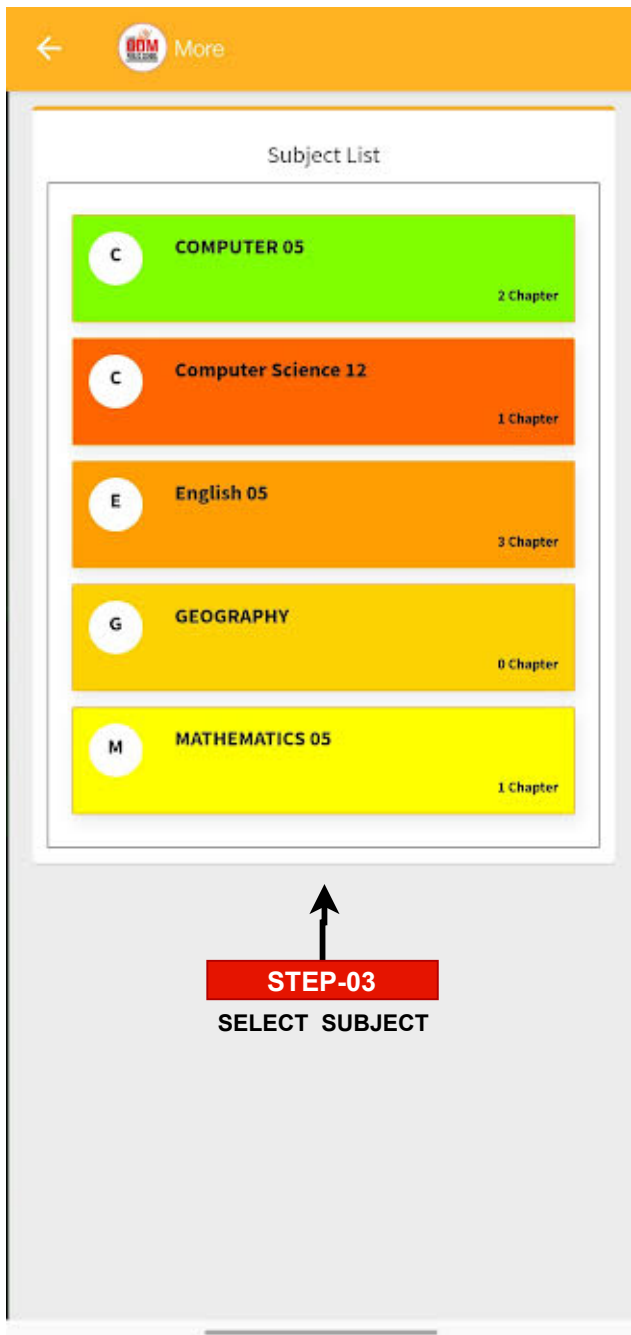

### **3. Exam Management**

Here students & parents will be able to see the following details.

- a. Exam Timetable
- b. Marksheet
- c. Report Card
- d. Report Analysis. (**Class Highest , Class Average , Class Median , Class Lowest**)

JS chart by amCharts

- Present
- Partial Present
- Absent

←  More

Rate & Review ×

Rate : ★ ★ ★ ★ ★

Review :

←  More

Su  
CH

1 Att

**STEP-01**  
CLICK HERE

←  More

- Select--
- Study Notes
- Work Sheet
- Videos
- Question Bank
- Notes By Teacher
- Teachers PPT
- Assignment
- Homework
- Text Book
- Old Worksheet
- Class Videos

 View

1. Here student will be able to see all the latest uploaded material of that particular subject on top.
2. If student want to study or get the list of particular chapter study material, then student can use the "Chapter Filter" to get the list.
3. Student can filter the Study-material by "Material Type" filter, and student will be able to see all the particular uploaded material.  
(For example : If student has selected "StudyNotes", then student will able to see all the uploaded Studynotes)