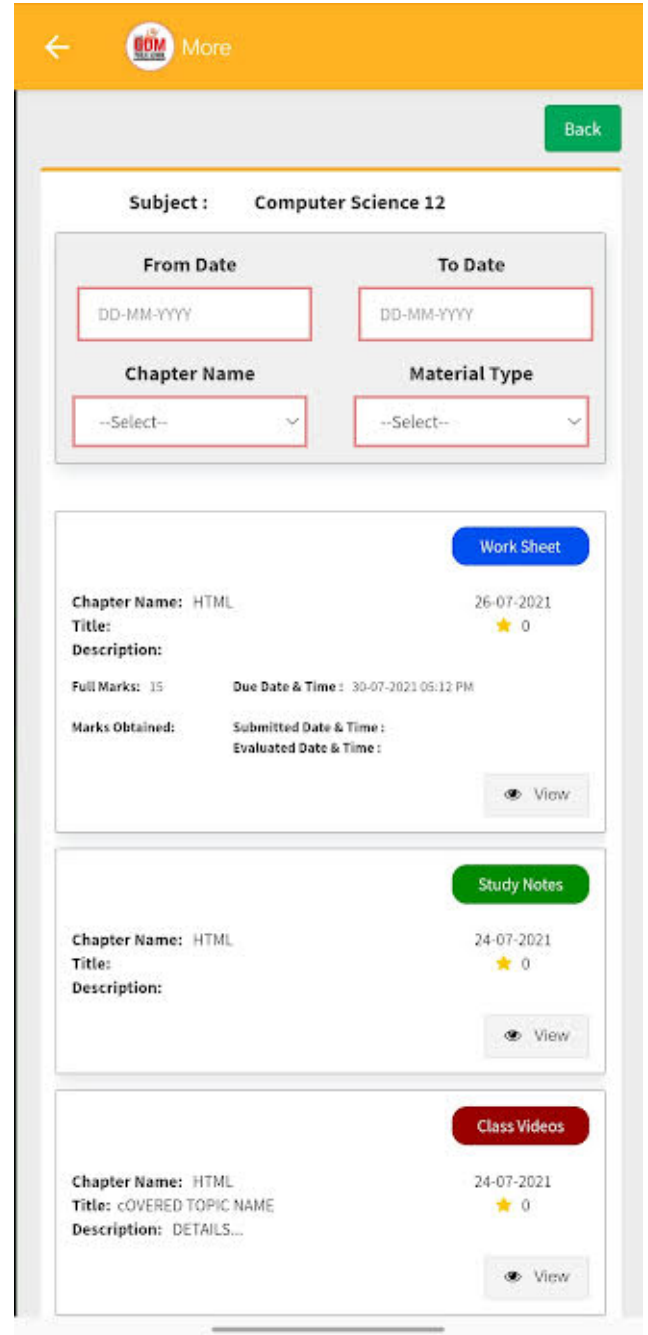

### **3. Exam Management**

Here students & parents will be able to see the following details.

- a. Exam Timetable
- b. Marksheet
- c. Report Card
- d. Report Analysis. (**Class Highest , Class Average , Class Median , Class Lowest**)

1 Att

**STEP-01**  
CLICK HERE

←  More

- Select--
- Study Notes
- Work Sheet
- Videos
- Question Bank
- Notes By Teacher
- Teachers PPT
- Assignment
- Homework
- Text Book
- Old Worksheet
- Class Videos

 View

1. Here student will be able to see all the latest uploaded material of that particular subject on top.
2. If student want to study or get the list of particular chapter study material, then student can use the "Chapter Filter" to get the list.
3. Student can filter the Study-material by "Material Type" filter, and student will be able to see all the particular uploaded material.  
(For example : If student has selected "StudyNotes", then student will able to see all the uploaded Studynotes)