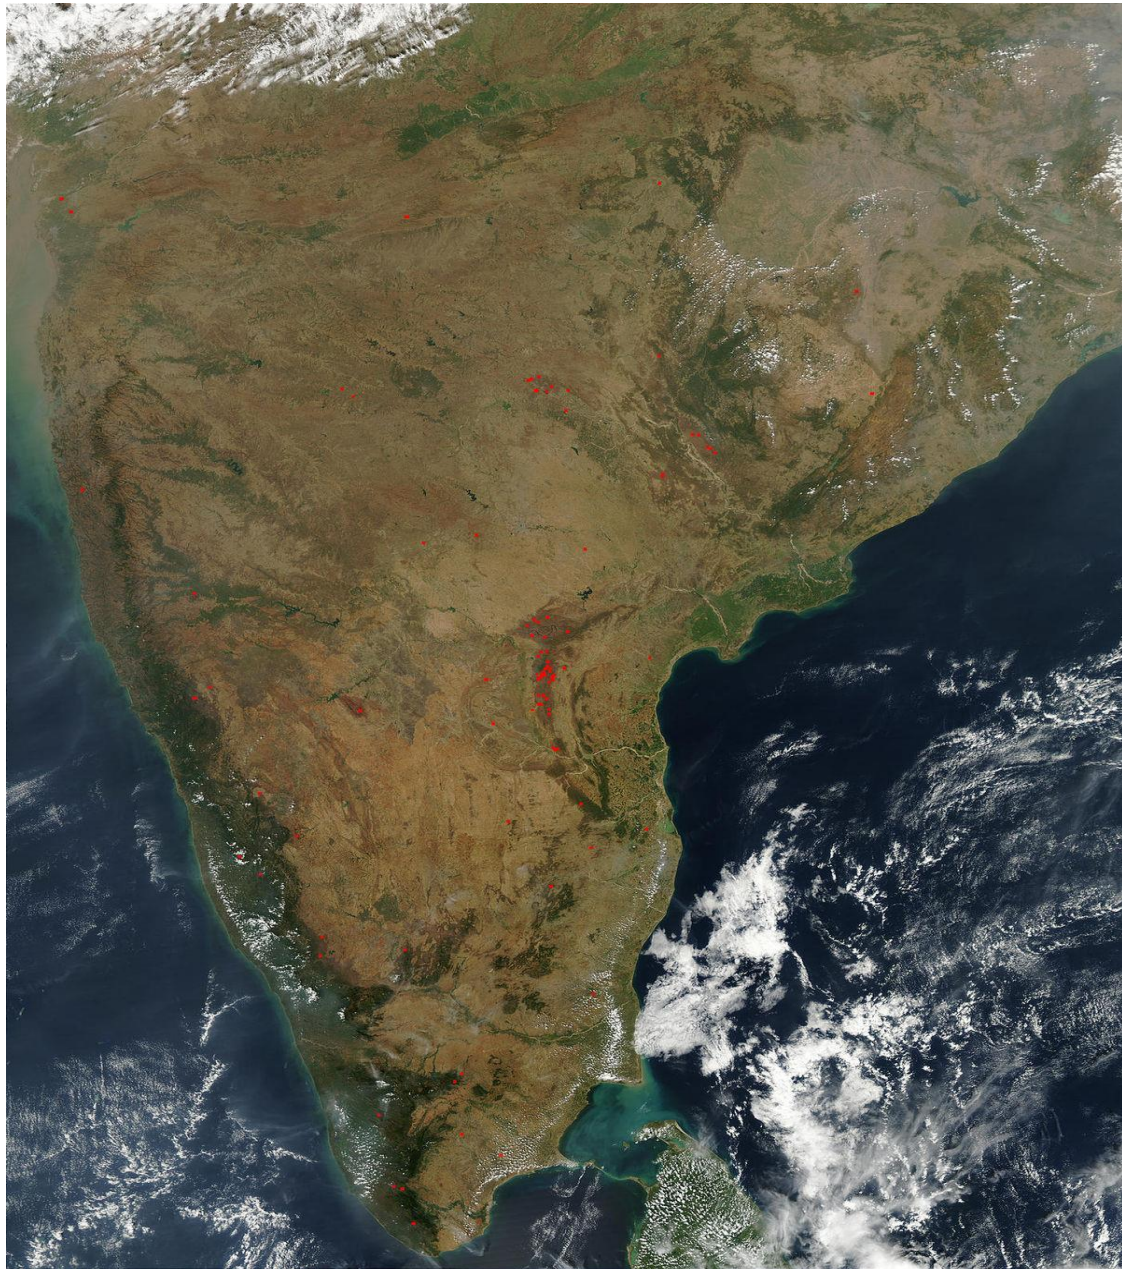

# WELCOME TO ONLINE CLASS

**SESSION : 4**

**CLASS : III**

**SUBJECT- SOCIAL SCIENCE**

**CHAPTER NUMBER: 04**

**CHAPTER NAME :OUR COUNTRY INDIA**

**SUBTOPIC : The Deccan Plateau and  
Ghats cont...**

**CHANGING YOUR TOMORROW**

# LEARNING OBJECTIVE :

**TO ENABLE THE CHILDREN TO KNOW ABOUT  
PLATEAU OF INDIA**

# The Decan Plateau and the Ghats:

- The southern part of India is a peninsula.
- A peninsula is a piece of land jutting into the sea and surrounded by large water bodies on its three sides.
- The Indian peninsula has the Bay of Bengal to its east, the Arabian sea to its west and Indian ocean to is south.
- This part of India is called the Decan Plateau.
- A plateau is a flat-topped region that is raised above the surrounding land.

# The Deccan Plateau

- The Deccan Plateau region has many rivers like the Krishna, Kaveri, Godavari and Mahanadi. These rivers are rain-fed.
- They often become dry during the summer, unlike the snow-fed rivers of the north.
- This region is very rich in minerals. Some parts of the plateau are covered with thick forests.
- This region has a moderate climate that is neither too hot nor too cold.