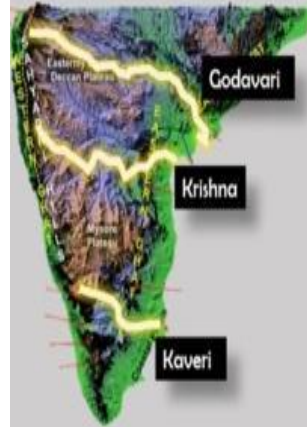

Children will come to know -

About:

- **The division of the plateau region**
- **the states covering Deccan Plateau**
- **Rivers of Deccan Plateau**
- **Nagarjuna dam and its uses**

The Deccan Plateau

- ★ The large areas south of the Satpura mountains is the Deccan Plateau.
- ★ It is surrounded by the eastern and Western Ghats.

It covers the parts of:

- Madhya Pradesh
- Chhattisgarh
- Orissa
- Maharashtra
- Karnataka
- Andhra Pradesh
- Tamil Nadu

★ Rivers in the Deccan Plateau flows from West to east and falls into Bay of Bengal.

- ❑ Mahanadi
- ❑ Godavari
- ❑ Krishna
- ❑ Kaveri

Plateaus (Deccan)

Deccan Plateaus

Deccan plateaus general slop is from West to East.

Land is uneven and river flow with great speed.

- ❑ Rivers of plateau region may dry up in summer.
- ❑ Rivers like Godavari, Krishna and Kaveri form Delta as before flowing into the Bay of Bengal.
- ❑ These areas are good for the rice cultivation.
- ❑ large parts of Deccan Plateau have black soil hence cotton and sugarcane grows very well.

Water falls:

- ❑ The land is uneven.
- ❑ They form many waterfalls.
- ❑ Jog Falls in the sharavathi river in Karnataka is the highest waterfalls in India.

Dam:

Nagarjuna Dam have been built on the river Krishna.