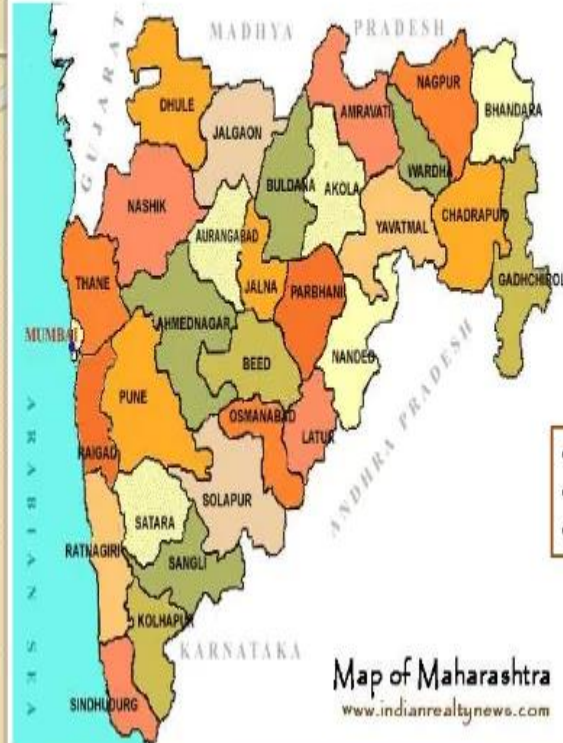

Children will come to know -

The cities of the Maharashtra & Karnataka

The rivers of the Maharashtra & Karnataka

Important crops of Maharashtra & Karnataka

Let's Warm Up by identifying the pictures:-

**NAME THE
CLOTHES**

NAUWARI SAREE

**SAMBALPURI
SAREE**

CHENNA PODA

PHIRAN

VADA PAO

**GUESS
THE
FOOD??**

MAHARASHTRA

Its capital is Mumbai

Important cities of Maharashtra are:

- Pune - second major IT hub of India**
- Nashik - Kumbh mela**
- Nagpur- trade centre of Oranges**
- Aurangabad - Ajanta and Ellora caves**
- Solapur - famous for handlooms**

MAIN CITIES TO VISIT

- Mumbai
- Nagpur
- Pune

Map of Maharashtra
www.indianrealitynews.com

Two important rivers - Godavari and Krishna

largest producer of - cotton

second largest producer of - sugarcane

Fruits grown-