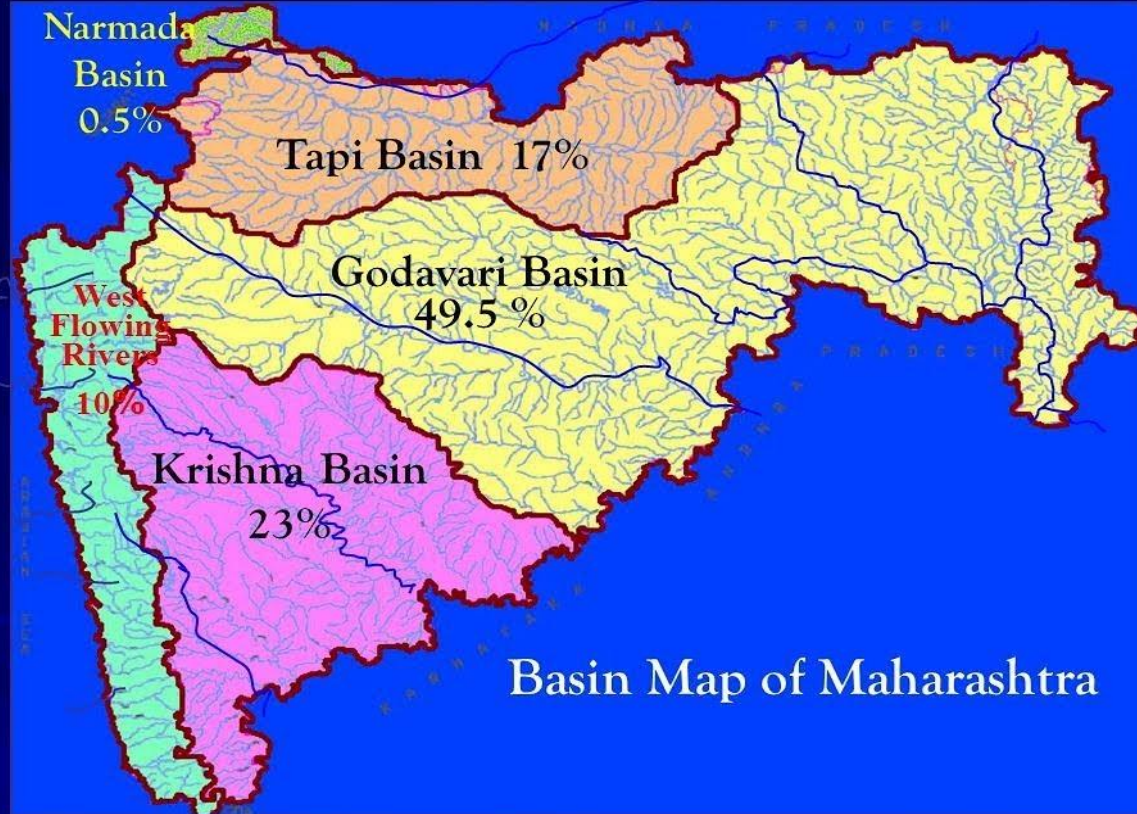

NAUWARI SAREE

**SAMBALPURI
SAREE**

CHENNA PODA

PHIRAN

VADA PAO

**GUESS
THE
FOOD??**

MAHARASHTRA

Its capital is Mumbai

Important cities of Maharashtra are:

- Pune - second major IT hub of India**
- Nashik - Kumbh mela**
- Nagpur- trade centre of Oranges**
- Aurangabad - Ajanta and Ellora caves**
- Solapur - famous for handlooms**

MAIN CITIES TO VISIT

- Mumbai
- Nagpur
- Pune

Map of Maharashtra
www.indianrealitynews.com

Two important rivers - Godavari and Krishna

largest producer of - cotton

second largest producer of - sugarcane

Fruits grown-