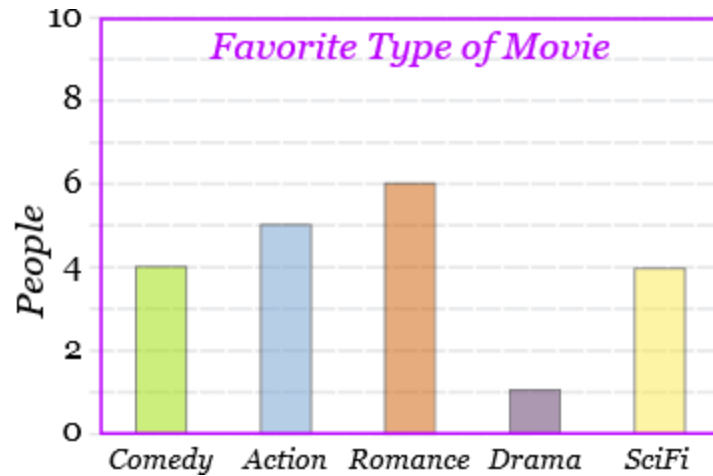

## SOLUTION-

Animal	Tally marks	Number
Bear	<del>    </del>	6
Deer	<del>    </del>	8
Monkey	<del>    </del>	5
Tiger		4
Bird	<del>    </del>	7

## ❖ PICTOGRAPH:

Then the zoo keeper drew a pictograph to show the data.

Animal	Number	Picture
Bear	6	
Deer	8	
Monkey	5	
Tiger	4	
Bird	7	

Let's answer the following questions-

1. How many bears? 6
2. How many deer? 8
3. How many monkeys? 5
4. How many tigers? 4
5. How many birds? 7
6. How many more deer than bears?  $8 - 6 = 2$
7. How many more monkeys than tigers?  $5 - 4 = 1$
8. How many less tigers than birds?  $7 - 4 = 3$
9. How many less monkeys than deer?  $8 - 5 = 3$

#### ❖ BAR GRAPHS:

Drawing pictures takes time. An easier method is to draw coloured boxes instead of pictures. The horizontal line shows the favorite type of movie of the people. The vertical line shows the number of people. Here 1 unit represents 1 people. So vertical scale is 1 unit = 1 people.