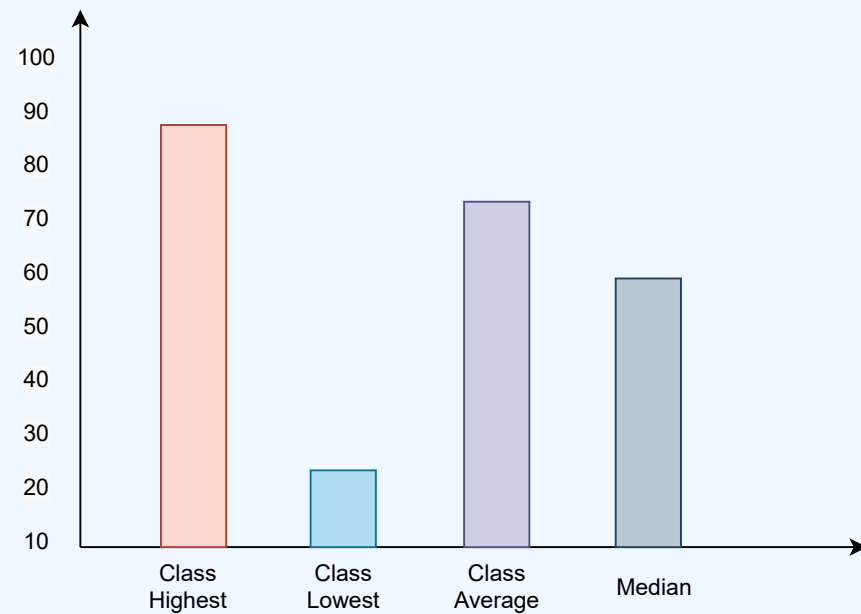

CLASS - 1

SCIENCE

HALF YEARLY EXAM

CLASS - 1

SOCIAL SCIENCE

HALF YEARLY EXAM