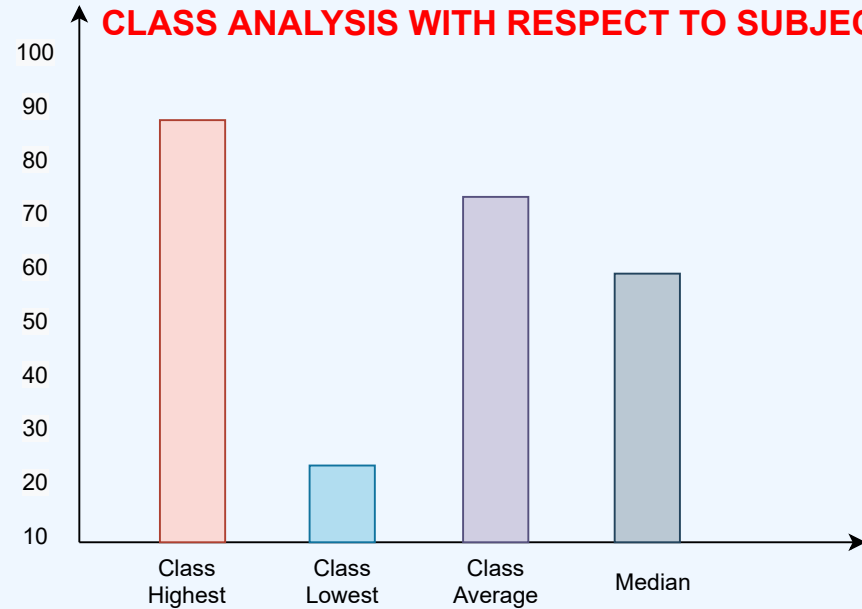

EVS

PT-1

CLASS - 1

MATHS

HALF YEARLY EXAM

CLASS ANALYSIS WITH RESPECT TO SUBJECT

NUMBER OF STUDENTS VS PERCENTAGE WITH RESPECT TO SUBJECT

CLASS - 1