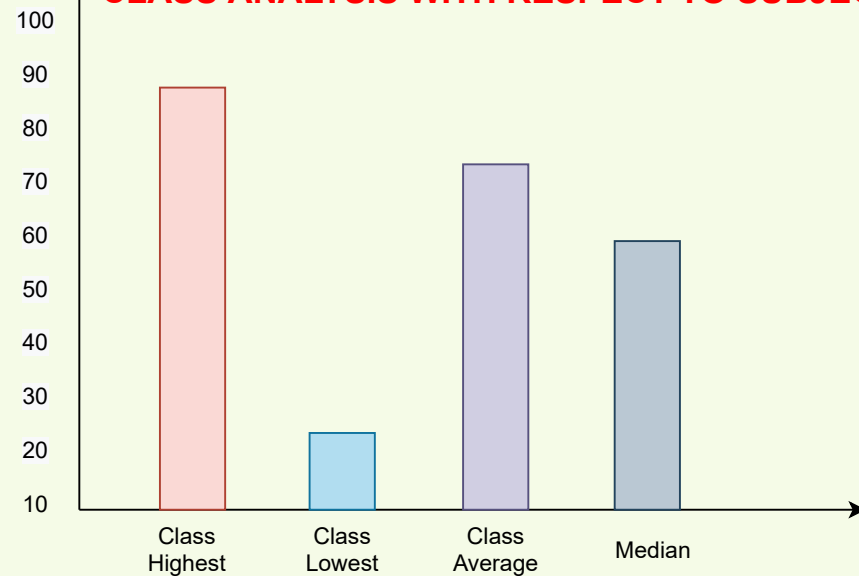

FILTER BY :

CLASS

SUBJECT

EXAM NAME

CLASS - 1

MATHS

PT-1

CLASS ANALYSIS WITH RESPECT TO SUBJECT

NUMBER OF STUDENTS VS PERCENTAGE WITH RESPECT TO SUBJECT

CLASS - 1

SCIENCE

PT-1

CLASS - 1

SOCIAL SCIENCE

PT-1

CLASS - 1