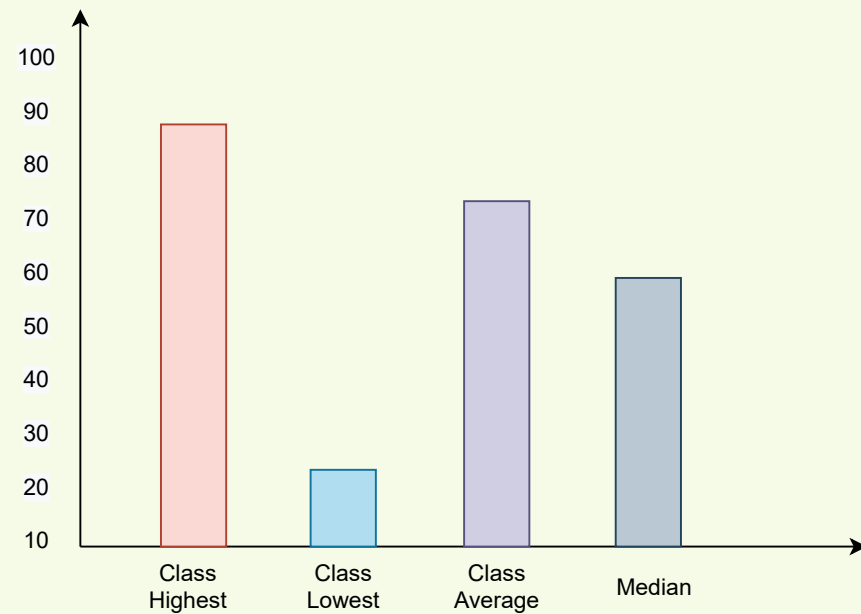

FILTER BY :

CLASS

SUBJECT

EXAM NAME

CLASS - 1

MATHS

PT-1

CLASS ANALYSIS WITH RESPECT TO SUBJECT

NUMBER OF STUDENTS VS PERCENTAGE WITH RESPECT TO SUBJECT

CLASS - 1

SCIENCE

PT-1

CLASS - 1

SOCIAL SCIENCE

PT-1

CLASS - 1