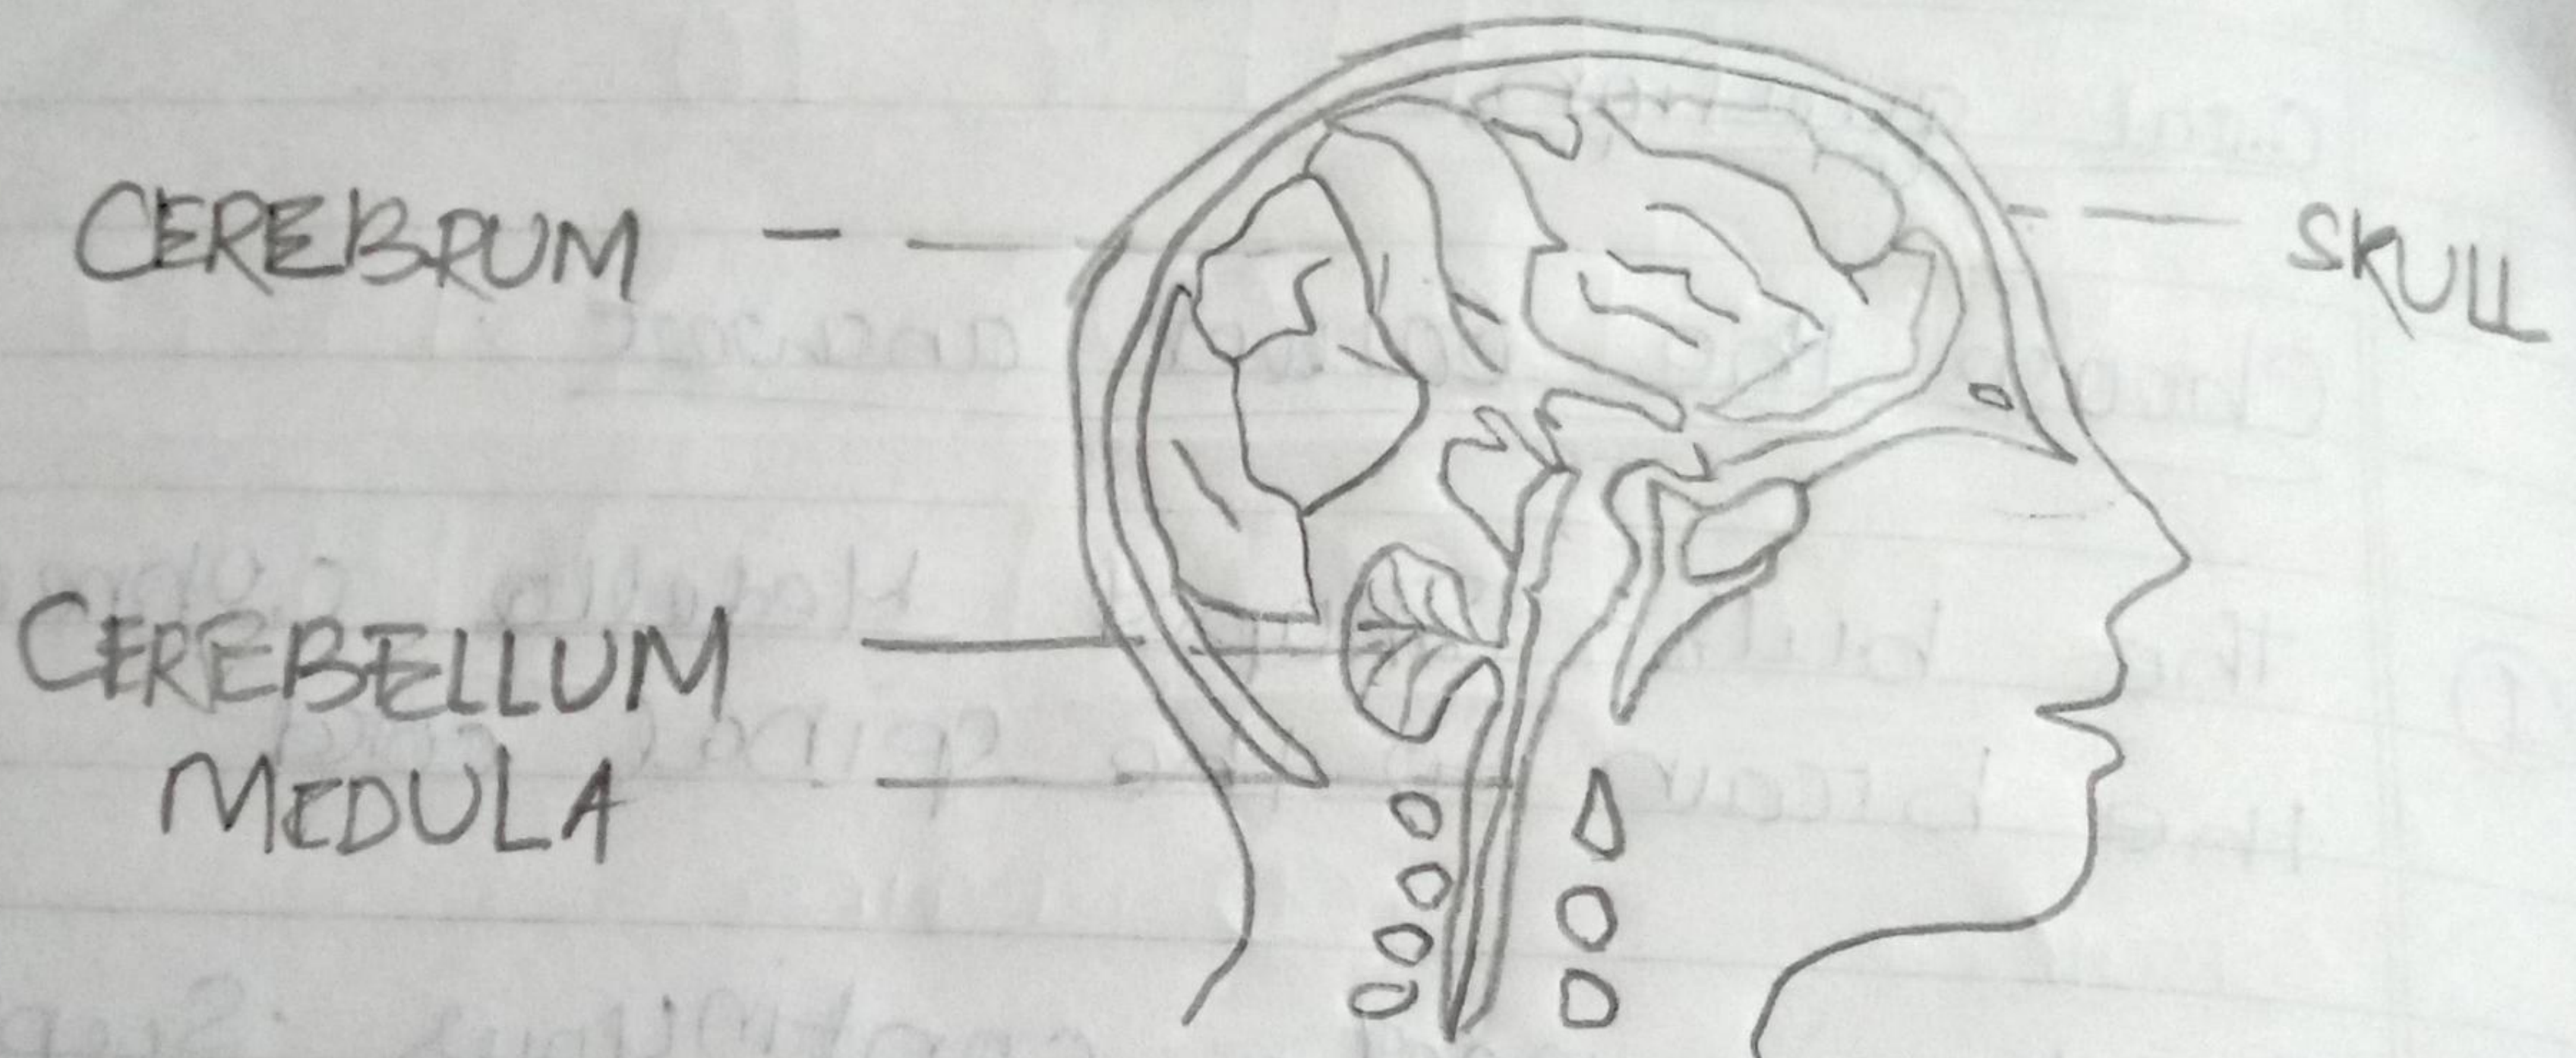

THE HUMAN BRAIN