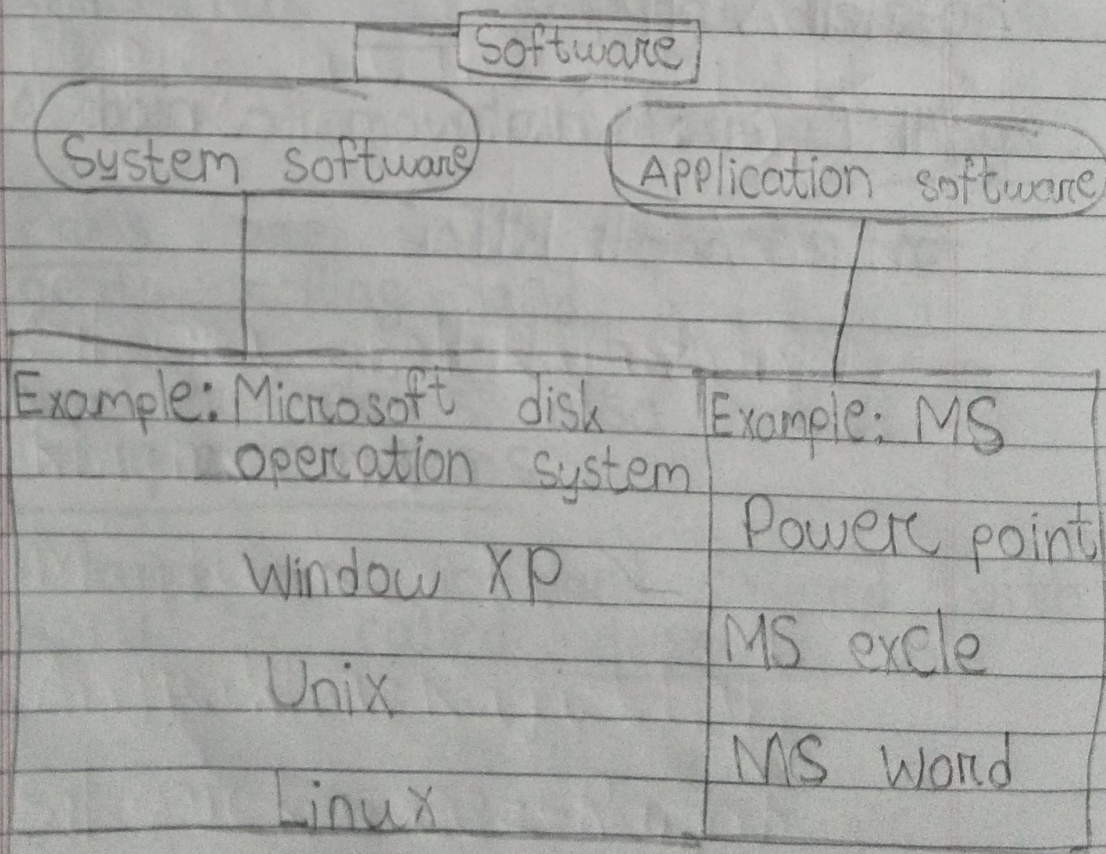

Hardware and software

1.

- (a) Hardware are the physical parts of a computer that you can touch and feel.
- (b) The devices used to store data are called as storage device.
- (c) MS power point is an application software.
- (d) The software that help you to do a specific type of work is called as application software.

2.

3.

- a. Key board, (Window 7), Speaker
- b. Word pad, (Pendrive), MS Excle
- c. Paint 3D, (window 10), Game software
- d. CD, (speakers), Hard disk