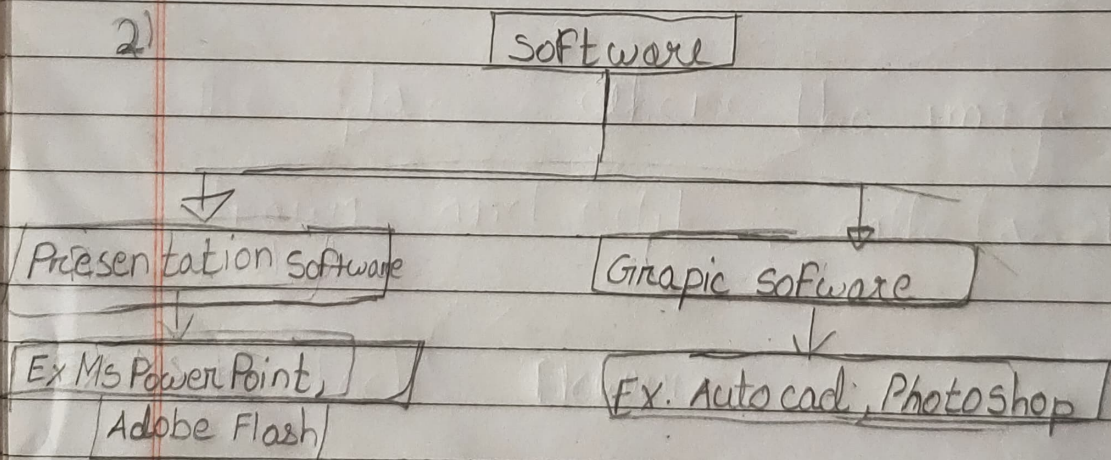

HARDWARE AND SOFTWARE

1) a) Hardware are the physical parts of a computer that you can touch and feel.
- b) The device used to store data are called as storage device
- c) Ms Power Point is a/an Microsoft software.
- d) The software that help you to do a specific type of work is called as Program software.

2)