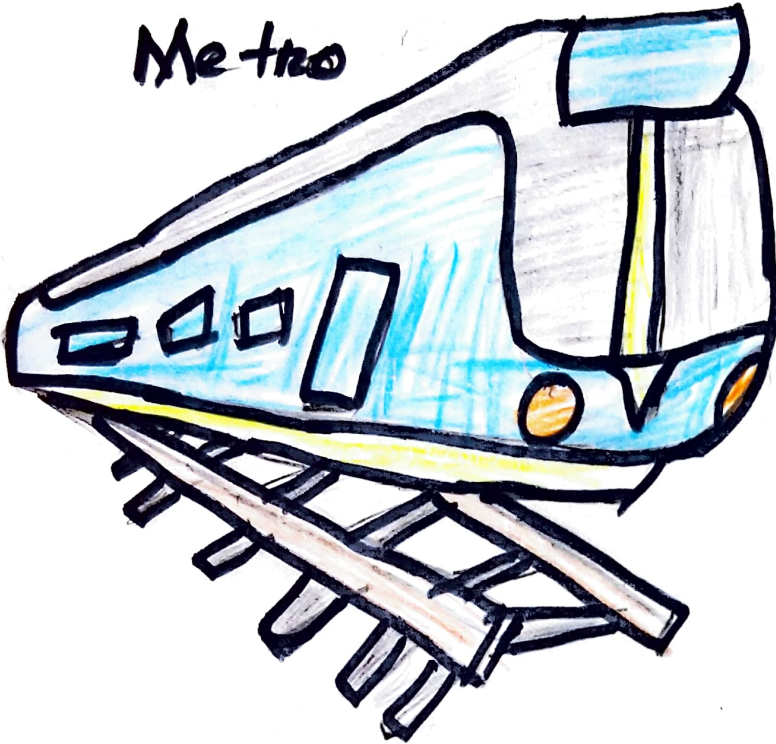

Hw

Vehicles in Kolkata

Metro

Double decker Bus

Tram