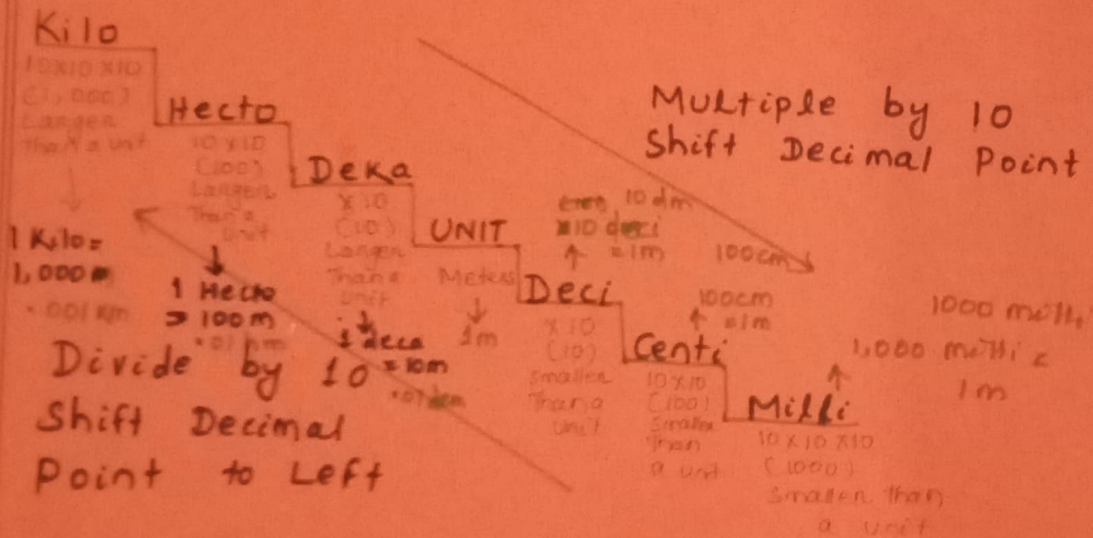

(Metric Measurement Stairs)

KING Henry Doesn't Usually Drink Chocolate Milk

Multiply by 10
Shift Decimal Point to Right

Divide by 10
Shift Decimal Point to Left

Name: Astik K. Sarangi
Class: ♀, Sec-DIB