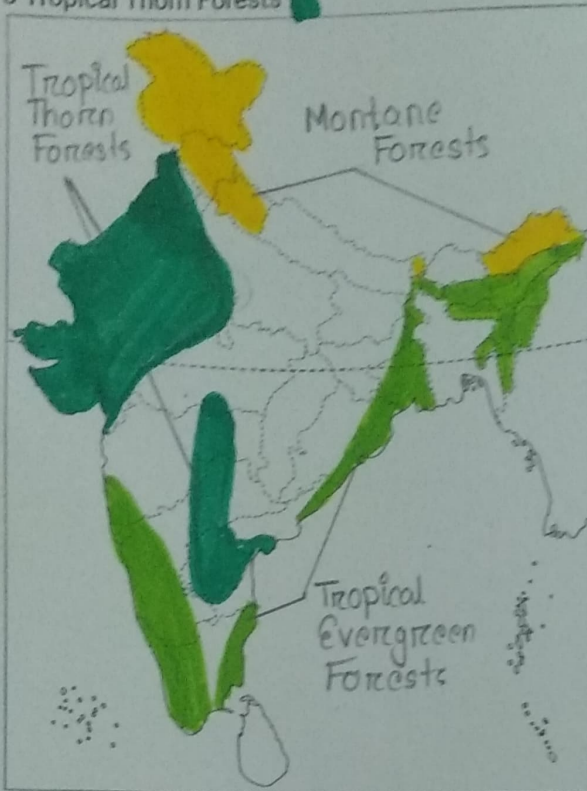

HOMWORK FOR WEEK

Natural vegetation in India includes Tropical Evergreen Forests, Tropical Deciduous Forests, Montane Forests, Mangrove Forests and Tropical Thorn Forests. This map shows the natural vegetation of India.

Question 1.

Locate and label the following items on the given map

1 Tropical Evergreen Forests

2 Montane Forests

3 Tropical Thorn Forests

Question 2.

Features are marked by numbers in the given political map of India, Identify these features with the help of the following information and write their correct names on the lines marked in the map.

- 1 A type of vegetation
- 2 A type of vegetation
- 3 A type of vegetation

- (1) Montane Forests
- (2) Tropical Deciduous Forests
- (3) Tropical Thorn Forests