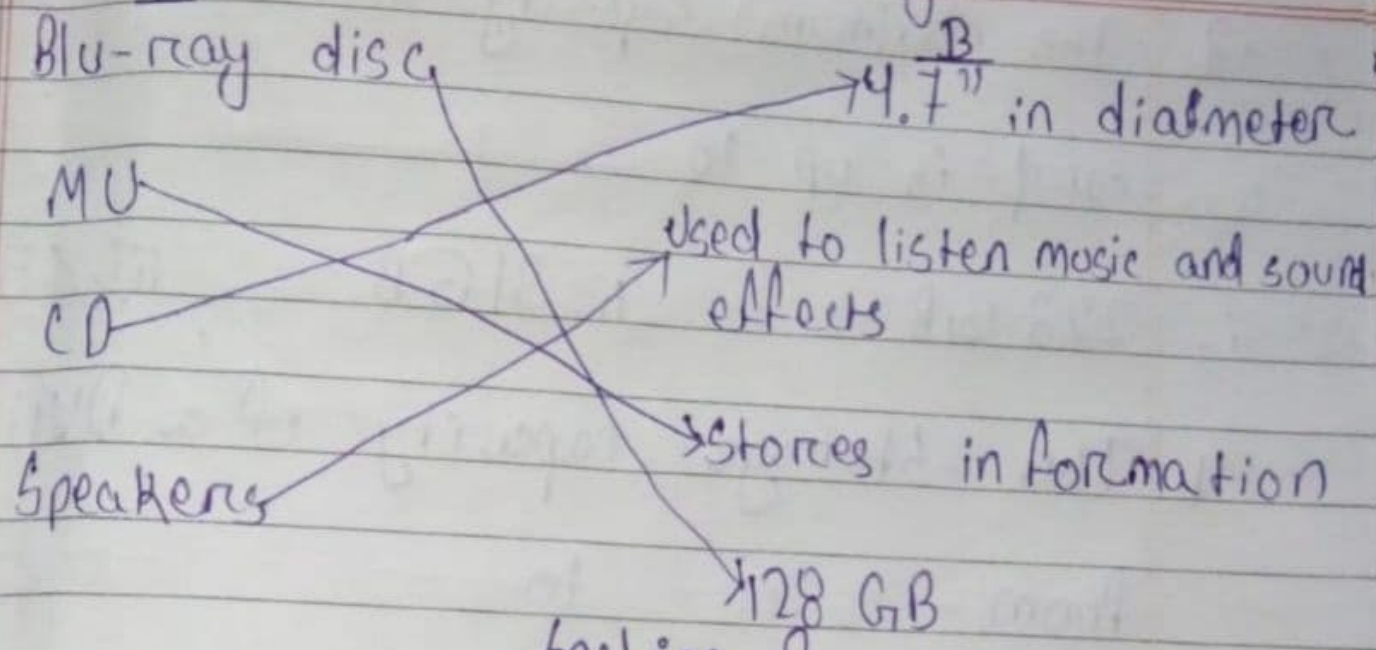

Match the following

D.

A

Blu-ray disc

MU

CD

Speakers

B

4.7" in diameter

used to listen music and sound effects

Stores information

128 GB

Section - B

Multiple choice questions.

A.

1. Which output device allows you to record sound?

- i. Microphone
- ii. Speakers
- iii. monitors

2. Which device is used to control the movement of the pointer on the laptop?

- i. Touchpad
- ii. track ball
- iii. touch screen