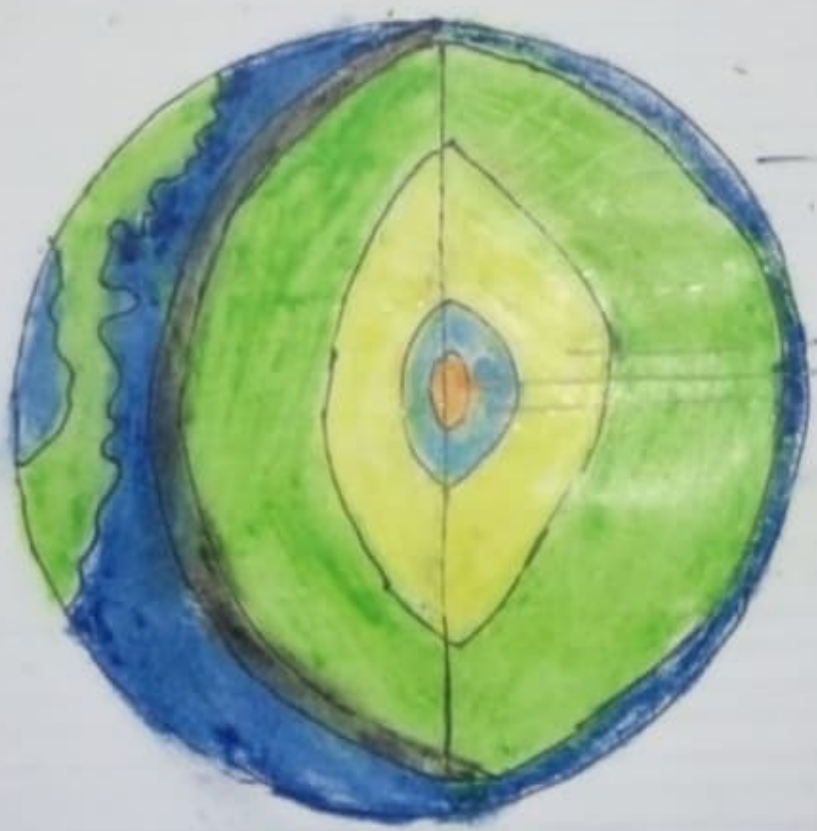

PICTURE OF VARIOUS

Crust
mantle
inner core
outer core

NAME = GOURAV BISWAL

STD = IV

SEC = B

Roll no = 17