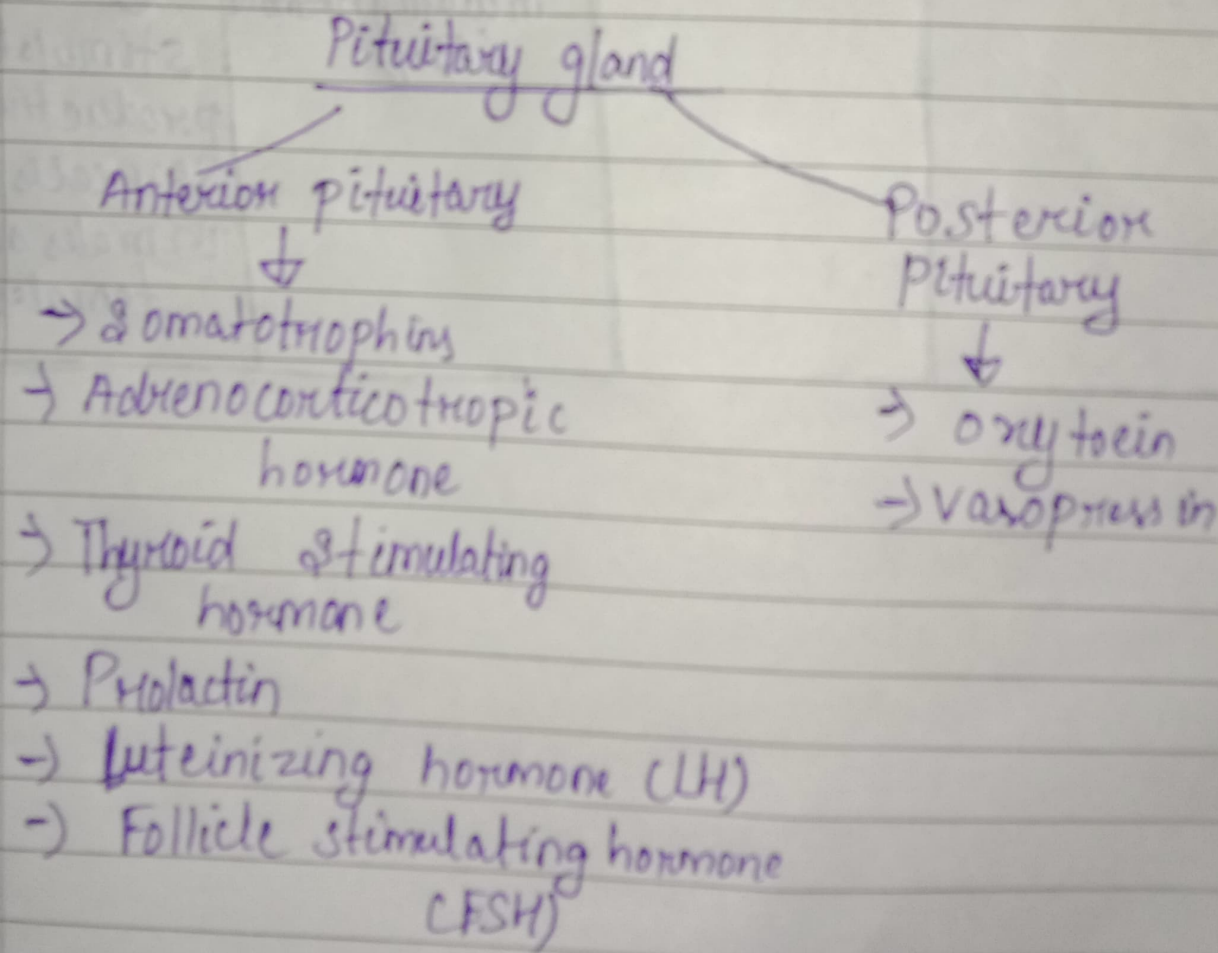

Home Work

1. Write the location of master gland. why it is named so?

Ans- Pituitary gland is a pea-sized gland, located below the brain. It secretes several hormones, some of which regulate the activity of other endocrine glands. So, the pituitary gland is also called the "master gland".

2. Draw the flow chart of the hormones secreted by pituitary gland.

AN-

3. Write in a tabular form name of the glands, location and hormones secreted by them.

Gland	Location	Hormone	Function
Pituitary	Below the Brain	i) Growth hormone (GH) ii) Thyroid-Stimulating hormone (TSH) iii) Follicle-stimulating hormone (FSH)	Speeds up growth. Stimulates the thyroid gland to secrete thyroxine. Stimulates the production of sex cells (gametes) in males and females.