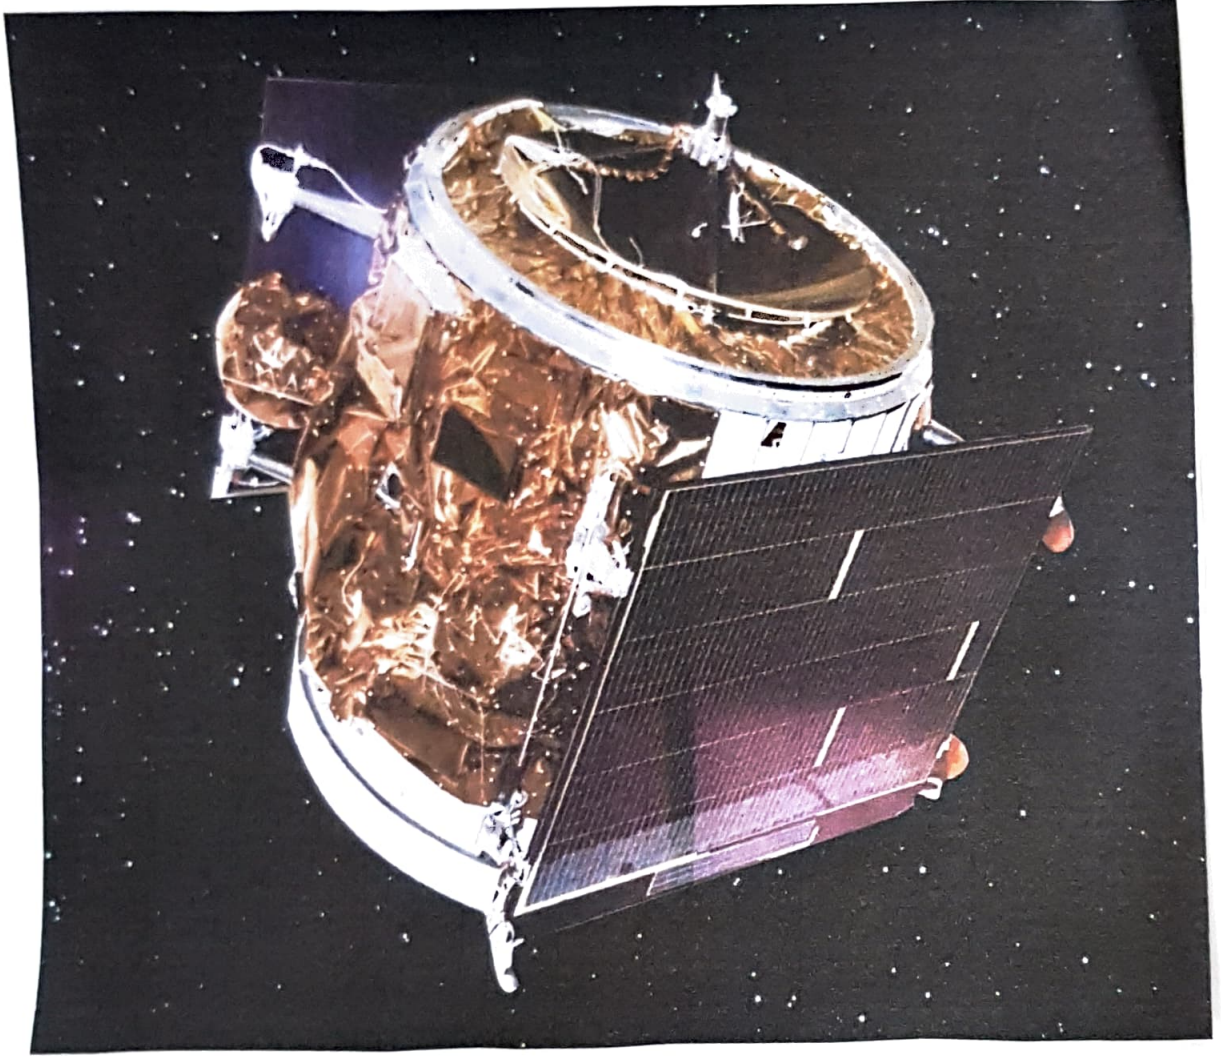

HW  
30/12/11

6

1. The A.P.P.L.E satellite was India's first test communication satellite
2. The Full form of A.P.P.L.E satellite is Ariane Passenger Payload Experiment
3. The A.P.P.L.E satellite was launched in 19 June 1981
- 4.