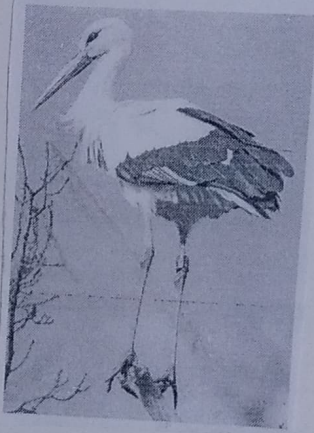

Migratory Birds

Brahmin Duck

Siberian Crane

European Stork

Arctic Tern

Mallard Duck

Arctic Tern

- During winter in northern hemisphere it is winter. So to escape this harsh winter Arctic tern migrates to Antarctic. It almost travels 35,000 km.

European Stork

- In winter the European stork migrate to Africa. It travels 200 km.

Siberian Crane

- Siberian cranes migrate to India & it almost travels 6450 km.

Brahmin Duck

- ~~It~~ Brahmin duck migrates to Naljarovar lake. It travels almost 1,000 km.

Page No.

Date.

Mallard Duck

Mallard ducks migrate mostly to United States. It travels 1968 km.